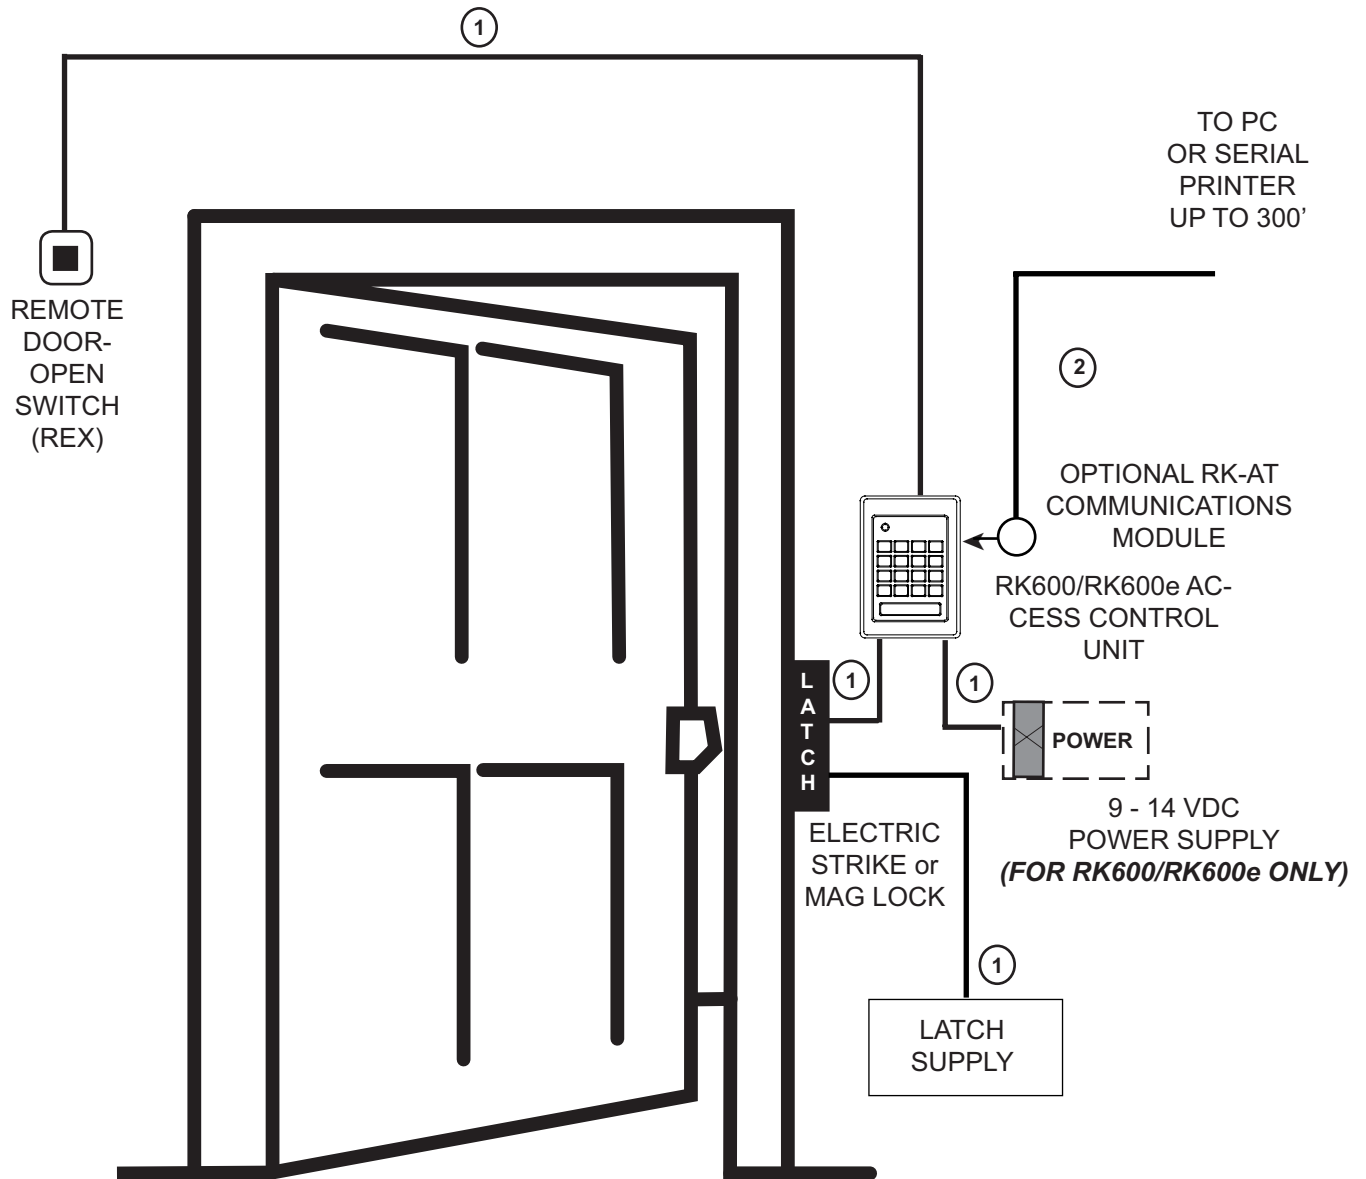

# SECURA KEY RADIO KEY® 600/600e

## Typical Door Installation

**CABLE TYPE:**

- ① 2 COND, UNSHIELDED 18-22 AWG
- ② 4 COND, SHIELDED 22-24 AWG

**POWER REQUIREMENTS:**

9-14VDC@150ma

**Secura Key**  
A Division of SOUNDCRAFT Inc.

20301 Nordhoff St. • Chatsworth, CA 91311  
phone 818-882-0020 fax 818-882-7052  
TOLL-FREE (800) 891-0020  
E-mail: mail@securakey.com  
Web site: www.securakey.com