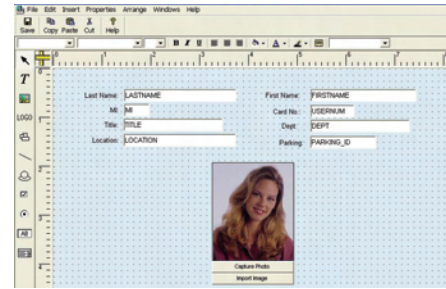

Photo I.D. Badge Making Kits

SK-EZ/IDKIT1 - SK-EZ/IDKIT2 - SK-EZ/IDKIT3

SK-EZ/ID Software

SK-EZ/IDKITS are complete packages that include everything you need to begin making color photo identification badges using your access control cards. SK-EZ/ID software has been specially designed to integrate with SK-NET™ access control software, eliminating the need to input data in two separate databases. Easy-to-use badge design templates are provided, as well as all the tools you need to create your own special look.

Each kit includes a quality Magicard printer, covered by a comprehensive warranty*. SK-EZ/IDKIT1 includes the Rio 2e printer, capable of producing single-sided, four color badges in less than 20 seconds. SK-EZ/IDKIT2 comes with a Tango 2e printer which makes duplex (two-sided) badges in only 48 seconds. SK-EZ/IDKIT3 includes the Alto printer, designed for lower volume applications. The Alto is hand-fed and prints a single-sided badge in 30 seconds.

Every SK-EZ/IDKIT includes a webcam, cables and a YMCKO ribbon to get you started. Magicard printers and accessories, custom "Holokote"

logo watermarks and SK-EZ/ID software are also available separately in single user or client/server versions.